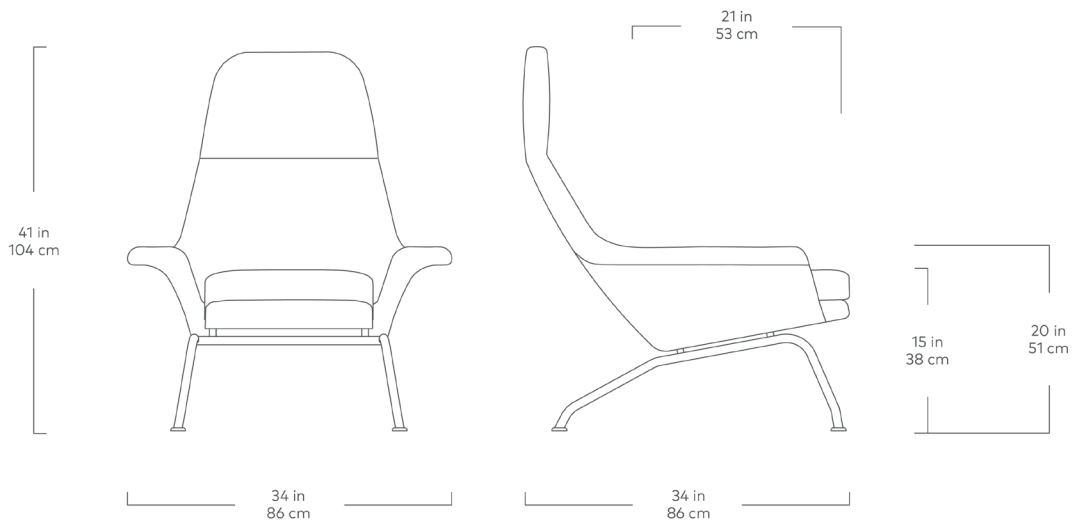

Tallinn Chair

Copenhagen
Terra

Copenhagen
Fossil

Copenhagen
Iron

Copenhagen
Sea

The Tallinn Chair makes a unique statement of sophisticated comfort with its regal stature and inviting details. The chair's silhouette echoes the refined style of notable Scandinavian archetypes while introducing contemporary details that give Tallinn its distinctive aesthetic. With an inner steel frame and slim, gently curved legs, Tallinn combines strength and durability with elevated elements to create a design that can anchor any room.

Tallinn Chair

- Features subtle curves and fluid, elegant lines.
- Chair constructed with a steel inner frame inside a molded foam body for long lasting durability.
- Loose seat cushion is crafted from polyurethane foam.
- Exposed, black powder-coated, curved metal base provides architectural detail and visual interest.
- Felt pads on all legs to protect hardwood floors.
- Matching Tallinn Ottoman sold separately.
- Manufactured to meet California TB117-2013 fire safety standards without the use of flame retardant additives in the upholstery foam.
- All fabric is California TB117-2013 certified and double rub tested.